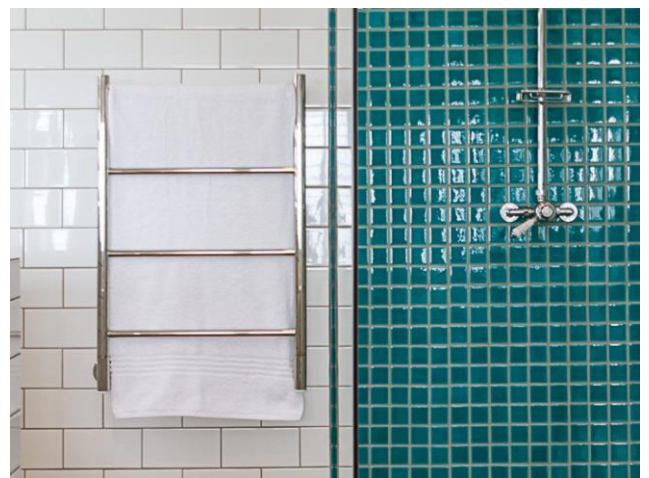

### Sanitaryware

2 bedroom unit: (Lixil)  
Isca specification  
Taps  
Shower rose and head  
Handshower  
Bath  
Vaal Toilet  
Vaal Basin

### Kitchen Sinks

Two bedroom units:  
Franke Nouveau Deb Stainless Steel  
(1160 x 460mm)

Bachelor units:  
Franke Nouveau NVN611  
Sink SEB 800x460x149mm w/ BSW SSS

### Shower screens

Corner frameless pentagonal floor mounted screen

Fixed shower screen on bath

### Bathroom accessories

Plumblink  
Double towel rail  
Paper holder  
Soap holder

Jeeves Spartan Polished Stainless Steel Heated Rail 790x520mm