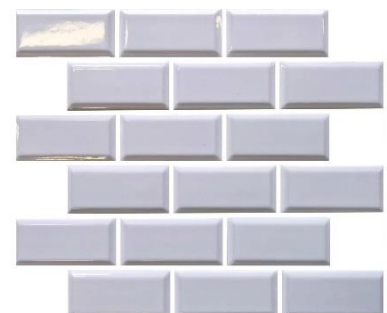

Autumn Oak Angle Click Laminated Flooring - 6mm  
6 Year Guarantee

**External paving (Courtyards and walkways)**

Bosun Urban paver Large range for walkways  
Bosun Smooth ethnic for drive way/parking

**Wall tiles (Kitchen and bathroom)**

White Subway Porcelain Mosaic – 200x100

### Sanitaryware

2 bedroom unit: (Lixil)  
Isca specification  
Taps  
Shower rose and head  
Handshower  
Bath  
Vaal Toilet  
Vaal Basin

Smooth plastered and painted walls (exterior and interior)

Exposed stockbrick (Interior feature walls)

**Roof sheet and cladding**

Bluescope AZ200 Diamondek standing seam  
Matt black